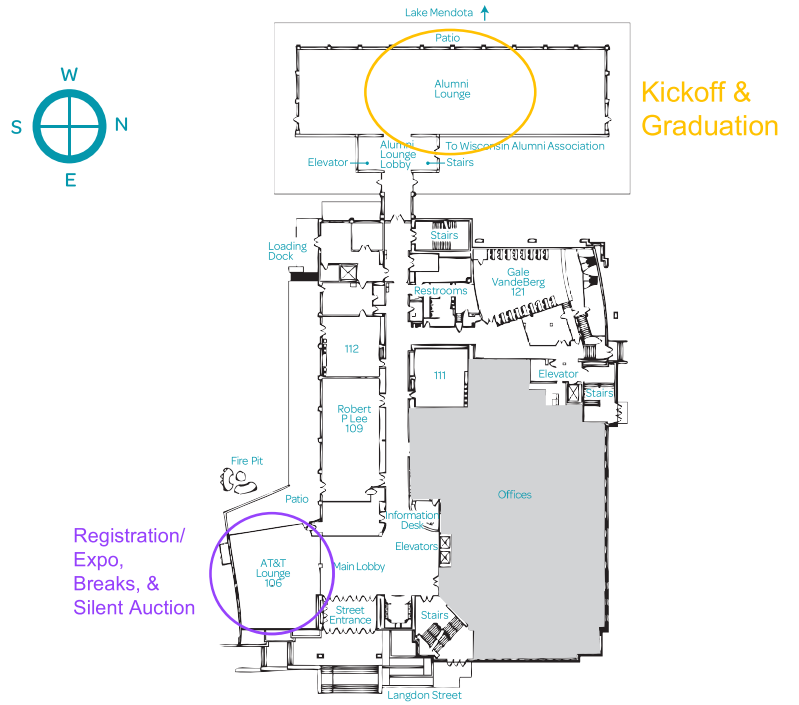

⚠ Use caution—walking directions may not always reflect real-world conditions

DoubleTree by Hilton Madison Downtown
525 W Johnson St, Madison, WI 53703

↑ **Head north on Marion St toward W Johnson St**
72 ft

↩ **Turn left onto W Johnson St**
0.1 mi

↪ **Turn right onto N Lake St**
0.3 mi

↩ **Turn left onto Langdon St**
174 ft

Pyle Center
702 Langdon St, Madison, WI 53706

PLYE CENTER

Lower Level

First Level

Second Level

- Faculty Regent Office
- Staff Office
- Classrooms

Third Level