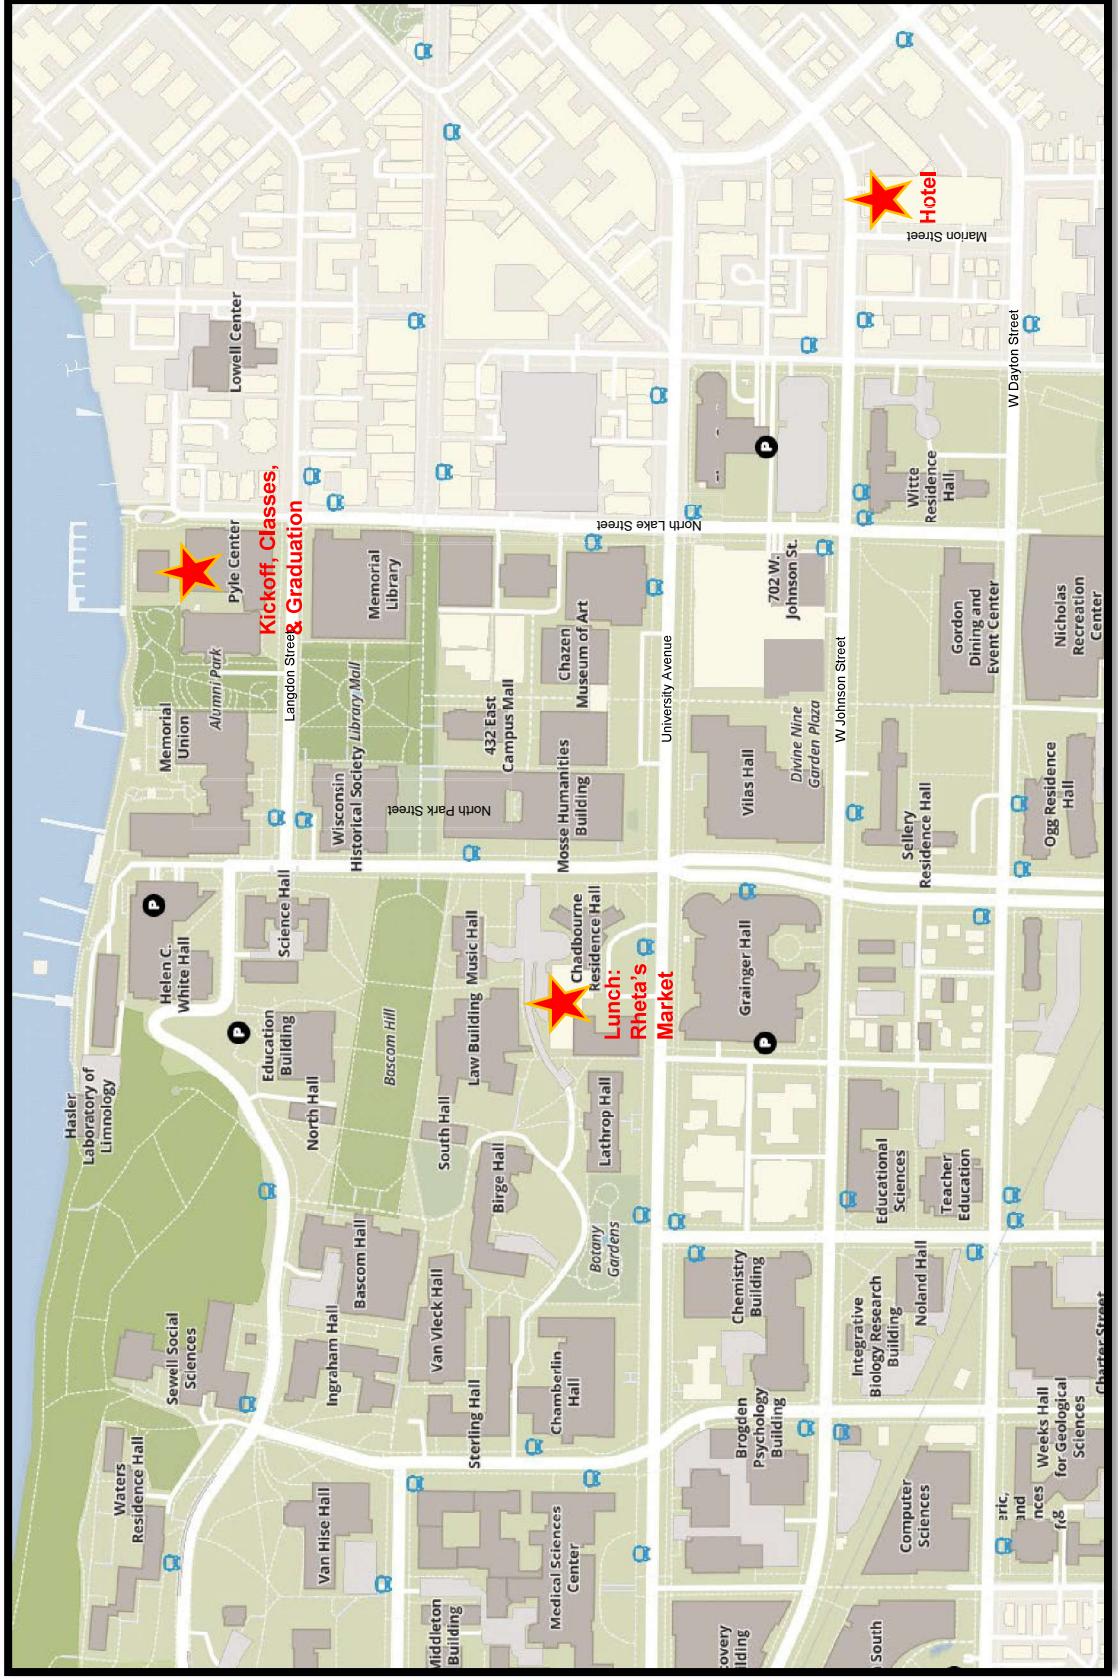

U.S. Chamber of Commerce
Institute for Organization
Management

UNIVERSITY OF WISCONSIN-MADISON CAMPUS MAP