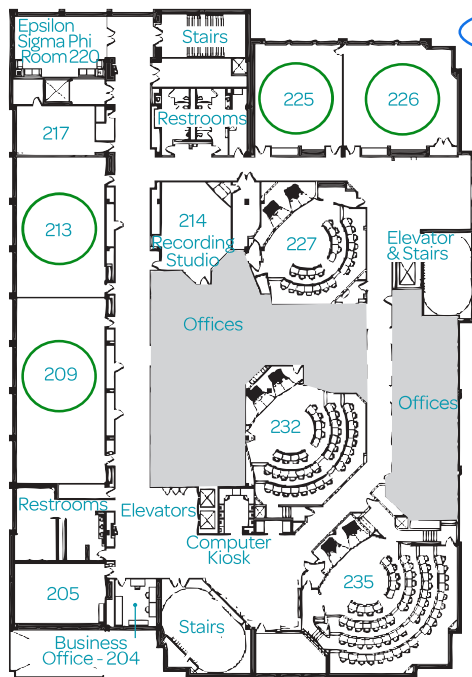

↩ **Turn left onto W Johnson St**
0.1 mi

↪ **Turn right onto N Lake St**
0.3 mi

↩ **Turn left onto Langdon St**
174 ft

Pyle Center
702 Langdon St, Madison, WI 53706

PLYE CENTER

Lower Level

First Level

Second Level

- Faculty Regent Office
- Staff Office
- Classrooms

Third Level